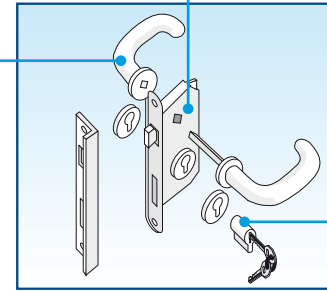

ODA0000008

- Cilindri in ottone nichelato mm 77 22/10/45
- Lock with key with 77 mm 22/10/45