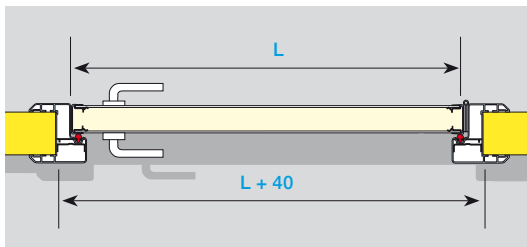

PORTA TIPO UFFICIO

SERVICE DOOR

PORTE DE SERVICE

PUERTAS DE SERVICIO

ODA000001

- Maniglie ufficio nylon bianche, rosetta e bocchetta Yale
- Office handle in nylon with jets and rosetta Yale

ODA000004

- Maniglie ufficio acciaio inox satinato, rosetta e bocchetta Yale
- Handle for office door inox satin with jets and rosetta Yale

ODA000005

- Maniglie ufficio alluminio anodizzato argento, rosetta e bocchetta Yale
- Handle for office aluminium anodized silver jets and rosetta Yale

ODA000008

- Maniglie ufficio alluminio color inox, rosetta e bocchetta Yale
- Handle for office aluminium inox colour with jets and rosetta Yale

ODA000003

- Serratura sicurezza ent. 60 inox bordo e catenaccio ottone
- Security lock op. 60 inox board and brass bolt

ODA000009

- Cilindri in ottone nichelato mm 60 22/10/28
- Lock with key with 60 mm 22/10/28

ODA0000010

- Cilindri in ottone nichelato mm 67 22/10/35
- Lock with key with 67 mm 22/10/35

ODA0000008

- Cilindri in ottone nichelato mm 77 22/10/45
- Lock with key with 77 mm 22/10/45

SEZ B - B

- Foro muro
- Size of the hole in the wall
- Cotes de reservation
- Medida del fuero en el panel

SEZ A - A

SEZ C - C

SEL000006

- Telaio HC0202 per Tipo Ufficio
- Frame profile HC0202 for Office Door

SEL000007

- Controtelaio HC0198 per Tipo Ufficio
- Counter frame HC0198 for Office Door

SEL000008

- Bordo battente 40 mm HC01999 per Tipo Ufficio
- Door-leaf profile 40 mm HC01999 for Office Door

TMP000003

- Guarnizione perimetrale Tipo Ufficio
- Perimetral gasket for Office Door

Opzioni - Options - Options

Maniglione antipanico Emergency handle Barre antipanique

Il maniglione antipanico può essere a uno o tre punti con o senza serratura.

Emergency handle can be at 1 or 3 points with or without lock

Barre antipanique peut être à 1 ou 3 points avec ou sans fermeture.