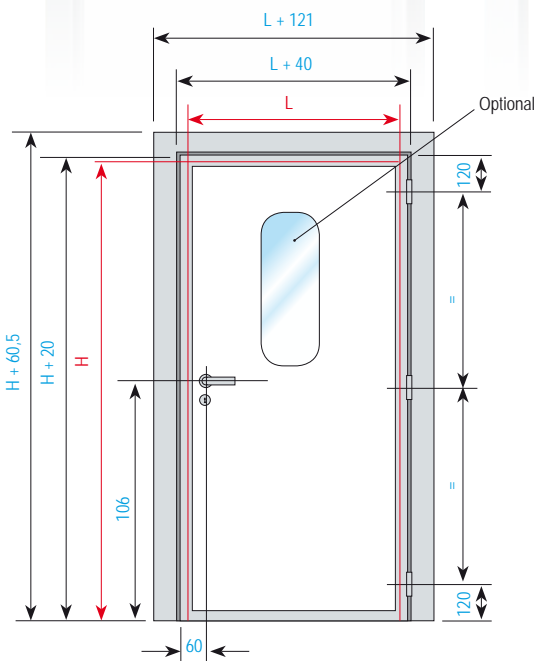

MADE IN ITALY

COLDTECH

Via Rivera 136/2 - 10040 Almese (TO) - Italy
Tel. ++39 011. 9370518 - Fax ++39 011.9319297
email: coldtech@coldtech.it
coldtech.tech