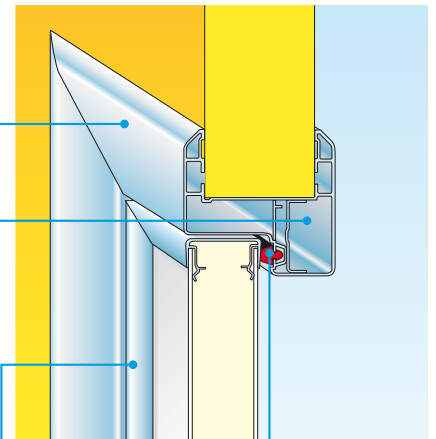

SEZ C - C

SEL000006

- Telaio HC0202 per Tipo Ufficio
- Frame profile HC0202 for Office Door

SEL000007

- Controtelaio HC0198 per Tipo Ufficio
- Counter frame HC0198 for Office Door

SEL000008

- Bordo battente 40 mm HC01999 per Tipo Ufficio
- Door-leaf profile 40 mm HC01999 for Office Door

TMP000003

- Guarnizione perimetrale Tipo Ufficio
- Perimetral gasket for Office Door

Opzioni - Options - Options

Maniglione antipanico Emergency handle Barre antipanique

Il maniglione antipanico può essere a uno o tre punti con o senza serratura.

Emergency handle can be at 1 or 3 points with or without lock

Barre antipanique peut être à 1 ou 3 points avec ou sans fermeture.

Oblò 25X75 con guarnizione

Porthole 25X75 with gasket

Uublot 25X75 avec joint

Pomello con serratura Pommel with lock Pommeau avec fermeture

Il pomello può essere fornito di flag rosso-bianco e di serratura esterna con chiave.

The knurl can be supplied of flag red-white man and external lock with key.

Pommeau rouge-blanc avec fermeture ext., cylindre int.

Vetri/pannelli Glasses/panels Vitres/panneaux

La porta può essere fornita tutta vetro o tutta pannello.

Door complete with glass or panel.

Porte peut être fournie toute vitrée ou panneau.