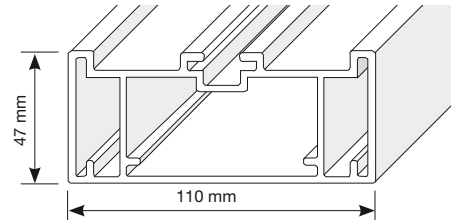

**L = 6800 mm**

**6903021000030**

- supporto guarnizione perimetrale porte inox
- perimetric seal support for stainless steel doors
- support joint périphérique portes inox
- soporte burlete perimetral puertas inox

**IMA0000041** (*RAL 9010, 9002*)

- telaio PVC 110 mm
- PVC Frame 110 mm
- chassis PVC 110 mm
- marco PVC 110 mm

**L = 6000 mm**

**IMA0000040** (*RAL 9010, 9002*)

- telaio PVC 130 mm
- PVC Frame 130mm
- chassis PVC 130mm
- marco PVC 130mm