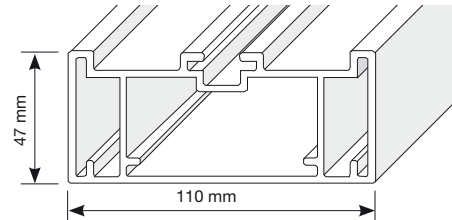

**L = 6800 mm**

**6903021000030**

- supporto guarnizione perimetrale porte inox
- perimetric seal support for stainless steel doors
- support joint périphérique portes inox
- soporte burlete perimetral puertas inox

**IMA0000041** (*RAL 9010, 9002*)

- telaio PVC 110 mm
- PVC Frame 110 mm
- chassis PVC 110 mm
- marco PVC 110 mm

**L = 6000 mm**

**IMA0000040** (*RAL 9010, 9002*)

- telaio PVC 130 mm
- PVC Frame 130mm
- chassis PVC 130mm
- marco PVC 130mm